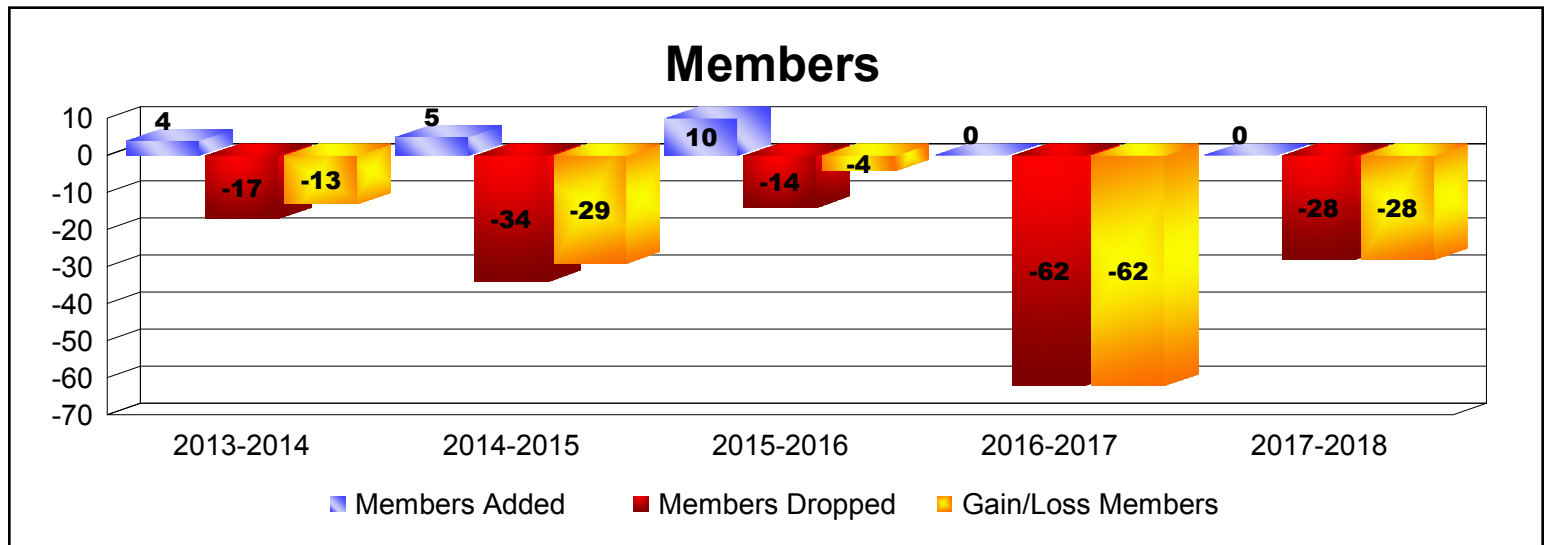

Year	New Clubs	Dropped Clubs	Gain/ Loss Clubs	New Members	Charter Members	Reinstate Members	Transfer Members	Total Member Added	Total Members Dropped	Gain/ Loss Members
2013-2014	0	-1	-1	4	0	0	0	4	-17	-13
2014-2015	0	-2	-2	3	0	2	0	5	-34	-29
2015-2016	0	-1	-1	9	0	0	1	10	-14	-4
2016-2017	0	-3	-3	0	0	0	0	0	-62	-62
2017-2018	0	-3	-3	0	0	0	0	0	-28	-28
Average	0	-2	-2	3	0	0	0	4	-31	-27

Membership Composition

June 2018 Cumulative

New Members	0.0%
Charter Members	0.0%
Reinstate Members	0.0%
Transfer members	0.0%
Total:	100.0%

Gender Comparison

June 2018 Cumulative