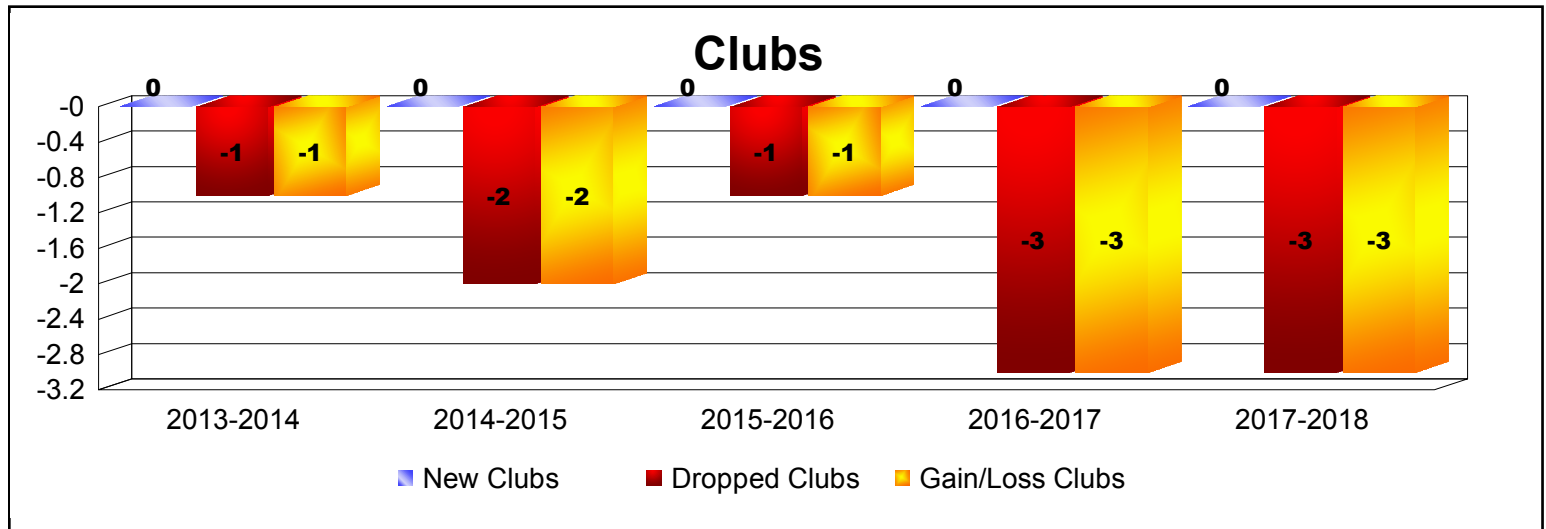

Year	New Clubs	Dropped Clubs	Gain/ Loss Clubs	New Members	Charter Members	Reinstate Members	Transfer Members	Total Member Added	Total Members Dropped	Gain/ Loss Members
2013-2014	0	-1	-1	4	0	0	0	4	-17	-13
2014-2015	0	-2	-2	3	0	2	0	5	-34	-29
2015-2016	0	-1	-1	9	0	0	1	10	-14	-4
2016-2017	0	-3	-3	0	0	0	0	0	-62	-62
2017-2018	0	-3	-3	0	0	0	0	0	-28	-28
Average	0	-2	-2	3	0	0	0	4	-31	-27

Membership Composition

June 2018 Cumulative

New Members	0.0%
Charter Members	0.0%
Reinstate Members	0.0%
Transfer members	0.0%
Total:	100.0%

Gender Comparison

June 2018 Cumulative